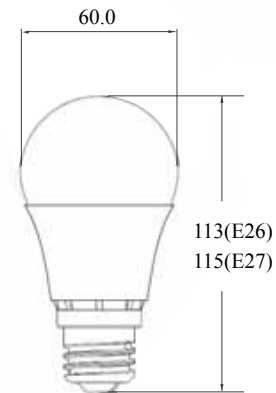

綠明科技股份有限公司

地址：新北市中和區建一路186號B1

E-mail: sale@ecolighting.com.tw

電話：886-2-8228-0566 傳真：886-2-8228-0577

ecolighting*

Specification

Model	BLx9C-C10CE8	BLx9C-W10CE8
Voltage Range	100~240 Vac	100~240 Vac
Frequency	50/60 HZ	50/60HZ
Power Consumption	10W (typ.)	10W (typ.)
Emitting Color	Cool White	Warm White
Color Temperature	F6500 (7+,7+)	F3000 (7+,7+)
Luminous Flux	900 Lm (typ.)	850 Lm (typ.)
Color Rendering Index	80 (min.)	80 (min.)
LED Lifetime (Decay to 90%)	24,000hrs (min.)	24,000hrs (min.)
Illuminance at 1m	134Lux (typ.)	126 Lux (typ.)
Field Angle (10%)	300°	300°
Body Material	Aluminum	Aluminum
Operating Temperature	-20°C~+40°C	-20°C~+40°C
Operating Humidity	20~80% RH	20~80% RH
Storage Temp. & Humidity	-30°C~+60°C 10~90% RH	-30°C~+60°C 10~90% RH
Weight	85g	85g
Safety Standards	CNS (under application)	CNS (under application)